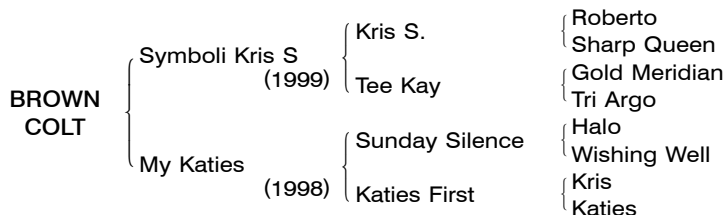

BROWN COLT Foaled February 19, 2009

306

Consigned by Northern Farm

[Hail to Reason 4SX4D]

By **SYMBOLI KRIS S (USA)**. 2007 Champion first crop sire in Japan, 2002 and 2003 Horse of the year in Japan, Tenno Sho (autumn) **[JPN1]** (twice), Arima Kinen (Grand Prix) **[JPN1]** (twice), etc. Retired to stud in 2004. Sire of SUCCESS BROCKEN (February S. **[G1]**), SAN CARLO (New Zealand Trophy **[G2]**), APRES UN REVE (Aoba Sho **[JPN2]**), MONTE KRIS S (Diamond S. **[G3]**), DANTSU KISSUI (Arlington Cup **[JPN3]**), SO MAGIC **[OP]**, etc.

1st dam

MY KATIES (JPN), by Sunday Silence (USA). Unraced. Dam of 6 foals of racing age, 4 to race, 3 winners —

THE FASTEST (JPN) (02 c. by Mejiro Ryan (JPN)). Winner in Japan, winner over jumps in Japan.

ADMIRE MOON (JPN) (03 c. by End Sweep (USA)). 9 wins in Japan, horse of the year in Japan, best older horse in Japan, Japan Cup **[G1]**, Takarazuka Kinen **[G1]**, Kyoto Kinen **[G2]**, Yayoi Sho **[JPN2]**, Sapporo Kinen **[JPN2]**, Kyodo News Service Hai **[JPN3]**, Sapporo Nisai S **[JPN3]**, Clover Sho **[OP]**, 2nd Radio Tampa Hai Nisai S **[JPN3]**, 3rd Tenno Sho (autumn) **[JPN1]**; winner in UAE, Dubai Duty Free **[G1]**; placed in Hong Kong, 2nd Hong Kong Cup **[G1]**, 3rd Queen Elizabeth II Cup **[G1]**. Sire.

3rd dam

KATIES (IRE), by Nonoalco (USA). 4 wins in England and Ireland, champion 3-year-old filly in England, Irish 1000 Guineas **[G1]**, Coronation S **[G2]**, 2nd Queen Elizabeth II S **[G2]**, Child S **[G3]**, 3rd Princess Elizabeth S **[G3]**. Dam of **HISHI AMAZON** (Queen Elizabeth II Commemorative Cup **[JPN1]**), **HISHI PINNACLE** (Rose S **[JPN2]**), **HISHI NILE** (Fairy S **[JPN3]**), grandam of **SLEEPLESS NIGHT** (Sprinters S **[G1]**).