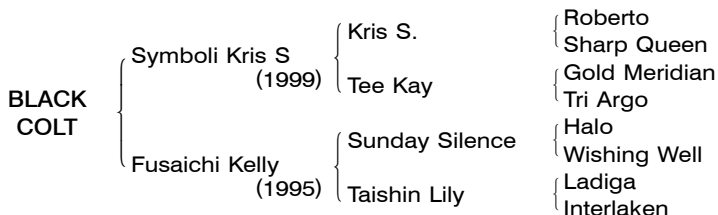

BLACK COLT Foaled April 20, 2008

Consigned by Northern Farm

[Hail to Reason 4SX4D]

By **SYMBOLI KRIS S (USA)**. 2007 Champion first crop sire in Japan, 2002 and 2003 Horse of the year in Japan, Tenno Sho (autumn) **[JPN1]** (twice), Arima Kinen (Grand Prix) **[JPN1]** (twice), etc. Retired to stud in 2004. Sire of SUCCESS BROCKEN (February S. **[G1]**), SAN CARLO (New Zealand Trophy **[G2]**), APRES UN REVE (Aoba Sho **[JPN2]**), MONTE KRIS S (Diamond S. **[G3]**), DANTSU KISSUI (Arlington Cup **[JPN3]**), SO MAGIC **[OP]**, etc.

1st dam

FUSAICHI KELLY (JPN), by Sunday Silence (USA). Placed in Japan.

Dam of 8 foals of racing age, 6 to race, 5 winners —

GASSAN GORUDO (JPN) (00 c. by Fusaichi Concorde (JPN)). 2 wins in Japan.

PETIT PRELUDE (JPN) (01 f. by Helissio (FR)). Winner in Japan.