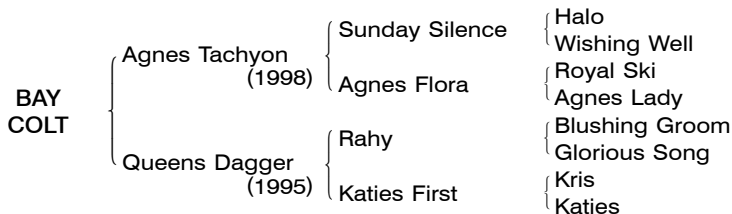

BAY COLT Foaled March 26, 2008

Consigned by Tomita Bokujo

361

[Halo 3SX4D]

By **AGNES TACHYON (JPN)**. 2006 and 2007 Champion juvenile sire in Japan, classic winner of 4 races in 4 starts, Satsuki Sho (Japanese 2000 Guineas) **[JPN1]**, etc. Retired to stud in 2002. Sire of DEEP SKY (2008 Japanese Derby **[JPN1]**), CAPTAIN THULE (2008 Japanese 2000 Guineas **[JPN1]**), DAIWA SCARLET (Japanese 1000 Guineas **[JPN1]**), LOGIC (NHK Mile Cup **[JPN1]**), ADMIRE AURA **[G2]**, ADMIRE COMMANDO **[JPN2]**, etc.

1st dam

QUEENS DAGGER (USA), by Rahy (USA). Winner in England. Dam of 7 foals of racing age, 5 to race, 3 winners —
DRESS SWORD (UAE) (c. by Theatrical (IRE)). Winner in France.
DAGGER'S ARABESQUE (UAE) (03 f. by Jade Robbery (USA)). 4 wins in Japan, Tokyo Nisai Yushun Himba, Laurel Sho.
DEAD OR ALIVE (JPN) (05 f. by Grandera (IRE)). Winner in Japan.

3rd dam

KATIES (IRE), by Nonoalco (USA). 4 wins in G.B., champion 3-year-old filly in England, Irish 1000 Guineas **[G1]**. Dam of **HISHI AMAZON** (Queen Elizabeth II Commemorative Cup **[JPN1]**).