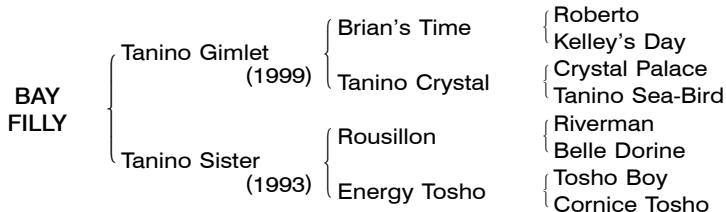

BAY FILLY Foaled May 12, 2008

Consigned by Country Farm

319

[Graustark 4SX5S]

By **TANINO GIMLET (JPN)**. Graded race winner in Japan, Tokyo Yushun (Japanese Derby [JPN1]), Spring S. [JPN2], 3rd Satsuki Sho (Japanese 2000 Guineas) [JPN1]. Retired to stud in 2003. Sire of VODKA (Best 2yo filly in Japan, Tokyo Yushun (Japanese Derby) [JPN1]), HIRABOKU ROYAL (Aoba Sho [JPN2]), SMILE JACK (Spring S. [JPN2], 2nd Tokyo Yushun (Japanese Derby) [JPN1]), GOLD AGULI [JPN3], SUZU JUPITER [OP], etc.

1st dam

Tanino Sister (JPN), by Rousillon (USA). 5 wins in Japan, Renge Sho, 3rd Aoi S [OP]. Dam of 6 foals of racing age, 4 to race, all winners

TANINO CORONATION (JPN) (00 f. by Lammtarra (USA)). 2 wins in Japan.

TANINO EXCELLENT (JPN) (01 f. by Brian's Time (USA)). 7 wins in Japan.

TANINO BELLINI (JPN) (03 c. by French Deputy (USA)). Winner in Japan.

VODKA (JPN) (04 f. by Tanino Gimlet (JPN)). 5 wins in Japan, best 2-year-old filly in Japan, Tokyo Yushun (Japanese Derby) [JPN1], Hanshin Juvenile Fillies [JPN1], Tulip Sho [JPN3], Elfin S [OP], 2nd Oka Sho (Japanese 1000 Guineas) [JPN1], The Victoria Mile [JPN1], 3rd Shuka Sho [JPN1].

Meiner Dynamo (JPN) (c. by Marienbard (IRE)). 3 wins in Japan, 3rd Minami Hokkaido Stakes [OP].

3rd dam

CORNICE TOSHŌ (JPN), by Dandy Lute (FR). Placed in Japan. Dam of

SISTER TOSHŌ (JPN). 4 wins in Japan, best 3-year-old filly in Japan, Oka Sho (Japanese 1000 Guineas) [JPN1], 2nd Yushun Himba (Japanese Oaks) [JPN1].