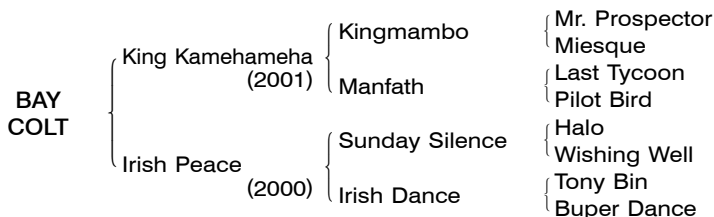

# BAY COLT Foaled April 15, 2008

Consigned by Sarukura Bokujo

# 315

[Northern Dancer 5SX5SX5D]

By **KING KAMEHAMEHA (JPN)**. 2004 Best 3-year-old colt in Japan, graded race winner of 7 races in 8 starts, at 2 and 3, ¥429,733,000, Tokyo Yushun (Japanese Derby **[JPN1]**-ntr), NHK Mile Cup **[JPN1]**, Kobe Shimbun Hai **[JPN2]**, etc. Half-brother to The Deputy (Santa Anita Derby **[G1]**). Retired to stud in 2005. **His first foals are 2-year-old of 2008.** Son of Classic winner Kingmambo, sire of El Condor Pasa **[G1]**, etc.

## 1st dam

**IRISH PEACE (JPN)**, by Sunday Silence (USA). Unraced. Dam of 2 foals of racing age, 2 to race, 1 winner —

KAITEKI CELEB (JPN) (04 f. by Timber Country (USA)). 7 wins in Japan.