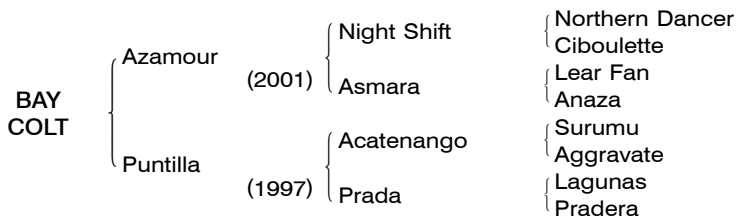

BAY COLT Foaled April 29, 2007

109

Consigned by Northern Farm

[Literat 4DX5D]

By **AZAMOUR (IRE)**. 2005 Champion older horse in Europe, group race winner in England and Ireland, King George VI & Queen Elizabeth S. [**G1**], Irish Champion S. [**G1**], St.James's Palace S. [**G1**], Prince of Wales's S. [**G1**], 2nd Irish 2000 Guineas [**G1**], 3rd Breeders' Cup Turf [**G1**], etc. Retired to stud in 2006. **His first foals are yearlings of 2008.** Son of Night Shift, sire of In the Groove (Irish 1000 Guineas [**G1**]), etc.

1st dam

PUNTILLA (GER), by Acatenango (GER). 2 wins in Germany, Preis der Diana-Deutsches Stuten-Derby [**G2**]. Dam of 5 foals of racing age, 2 to race, both winner —
POTOSI (GER) (03 f. by Kalatos (GER)). Winner in Germany.

Pakama (GER) (04 f. by Kalatos (GER)). 2 wins in Germany, 3rd Berberis-Rennen [**LR**].

2nd dam

PRADA (GER), by Lagunas (GB). 3 wins in Germany, Nereide-Rennen [**LR**]. Dam of —

PAITA (GB) (f. by Intikhab (USA)). champion 2-year-old filly in Germany, 3 wins in France and Italy, Criterium de Saint-Cloud [**G1**], Prix Allez France [**G3**], 2nd Prix Corrida [**G2**], 3rd Prix de Diane Hermes-French Oaks [**G1**], Prix Vermeille Lucien Barriere [**G1**], Prix du Conseil de Paris [**G2**], Schwarzgold-Rennen [**G3**].

Palanda (GER) (f. by Lando (GER)). Unraced. Dam of —

Picobella (GER). 2 wins in Germany and Czechoslovakia/Czech Republic, 2nd Dusseldorfer Stutenpreis [**LR**].

3rd dam

PRADERA (GER), by Abary (GER). 3 wins in Germany. Dam of —