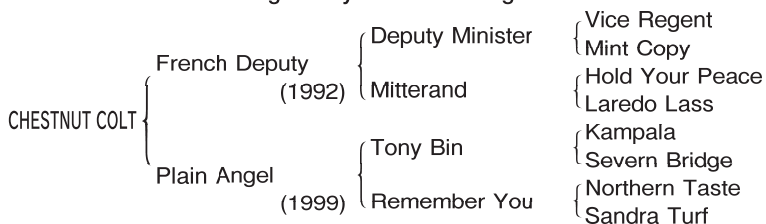

CHESTNUT COLT Foaled March 17, 2007

Consigned by Tatsuo Yamagiwa

493

[Northern Dancer 4SX4D, Ambiorix 5SX5D]

By **FRENCH DEPUTY (USA)**. 2004 Champion first crop sire in Japan, graded race winner of 4 races in 6 starts at 2 and 3 in N.A., Jerome H. **[G2]**. Retired to stud in 1996. Sire of LEFT BANK (Cigar Mile H. **[G1]**), HOUSE PARTY (Prioress S. **[G1]**), MAYO ON THE SIDE (Humana Distaff H. **[G1]**), GENEREUX (G.P.25 de Mayo **[G1]**), KUROFUNO (Japan Cup Dirt. **[JPN-G1]**), PINK CAMEO (NHK Mile Cup **[JPN-1]**), NOBO JACK **[JPN-G1]**, FRIENDSHIP **[JPN-G1]**, etc.

1st dam

PLAIN ANGEL (JPN), by Tony Bin (IRE). Unraced. Dam of 3 foals of racing age, 2 to race.

2nd dam

REMEMBER YOU (JPN), by Northern Taste (CAN). Winner in Japan. Dam of —

Thrilling Hour (JPN) (c. by Sunday Silence (USA)). 4 wins in Japan, Golden Spur Trophy, TVQ Hai, Bupposo Tokubetsu, 4th Kobe Shimbun Hai **[JPN-G2]**.

CUT THROUGH (JPN) (c. by Wassl (GB)). 4 wins in Japan, Setonaikai Tokubetsu, Osakayama Tokubetsu.

3rd dam

SANDRA TURF (JPN), by Hitting Away (USA). 2 wins in Japan. Dam of —

DYNA SUGAR (JPN). 4 wins in Japan, Yonsai Himba Tokubetsu **[JPN-G2]**, Tanigawadake S, BSN Hai, 2nd Keio Hai Autumn H **[JPN-G3]**, Himba Tokyo Times Hai **[JPN-G3]**. Dam of —

MONSIEUR SIECLE (JPN). 7 wins in Japan, Hanshin Daishoten **[JPN-G2]**, Copa Republica Argentina **[JPN-G2]**, Nikkei Shinshun Hai **[JPN-G2]**, 2nd Keihan Hai **[JPN-G3]**, 3rd Tenno Sho (spring) **[JPN-G1]**, Kyoto Kinen **[JPN-G2]**. Sire.