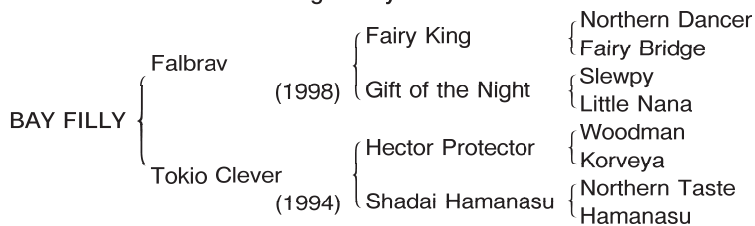

**BAY FILLY Foaled February 26,2007**

Consigned by Northern Farm

[Northern Dancer 3SX4D, Lady Angela 5SX5D]

By **FALBRAV (IRE)**. 2003 Champion older horse in Europe, Horse of the year in England, group race winner of 13 races in England, France, Italy, Japan and Hong Kong, Eclipse S. [**G1**], Queen Elizabeth II S. [**G1**], Prix d'Ispahan [**G1**], Premio Presidente della Repubblica [**G1**], Japan Cup [**G1**], Hong Kong Cup [**G1**], etc. Retired to stud in 2004. **His first foals are 2-year-old of 2007.** Son of leading sire Fairy King, sire of Helissio (Horse of the year in Europe).

**1st dam**

**TOKIO CLEVER (JPN)**, by Hector Protector (USA). Placed in 1 start in Japan. Dam of 6 foals of racing age, 4 to race, 2 winners —

**Admire Magic (JPN)** (01 f. by Bubble Gum Fellow (JPN)). 3 wins in Japan, Koriyama Tokubetsu, 3rd Fairy S [**JPN-G3**].

**RAMBLING ROSE (JPN)** (f. by Sunday Silence (USA)). 4 wins in Japan, Soshun Sho.

Seaside Angel (JPN) (f. by Judge Angelucci (USA)). Placed in Japan. Dam of —

**SALSA QUEEN (JPN)** (f. by Lindo Shaver (USA)). 2 wins in Japan, Tokyo Princess Sho, 2nd Oka Sho (Urawa), 3rd Tokyo Nisai Yushun Himba, 5th Kanto Oaks [**JPN-G3**].