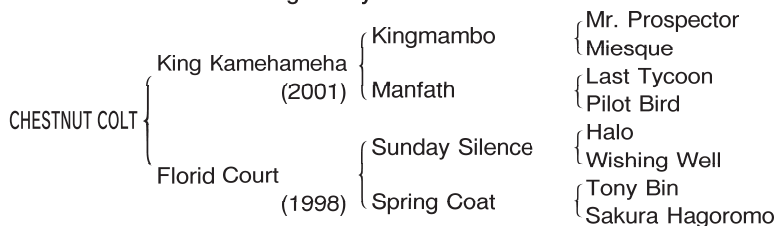

CHESTNUT COLT Foaled February 5,2007

Consigned by Northern Farm

413

[Northern Dancer 5SX5SX5D]

By **KING KAMEHAMEHA (JPN)**. 2004 Best 3-year-old colt in Japan, graded race winner of 7 races in 8 starts, at 2 and 3, ¥429,733,000, Tokyo Yushun (Japanese Derby [**JPN-G1**]-ntr), NHK Mile Cup [**JPN-G1**], Kobe Shimbun Hai [**JPN-G2**], Mainichi Hai [**JPN-G3**], etc. Half-brother to The Deputy (Santa Anita Derby [**G1**]). Retired to stud in 2005. **His first foals are yearlings of 2007**. Son of Classic winner Kingmambo, sire of El Condor Pasa [**G1**], etc.

1st dam

FLORID COURT (JPN), by Sunday Silence (USA). Placed in Japan. Dam of 2 foal of racing age, 1 to race, 1 winner —
Admire Winner (JPN). (03 c. by Kurofune (USA)). Winner in Japan.

2nd dam

Spring Coat (JPN), by Tony Bin (IRE). 4 wins in Japan, January S, Kitaoji Tokubetsu, Okushiri Tokubetsu, 3rd Nakayama Himba S [**JPN-G3**], 5th Osaka Hai [**JPN-G2**]. Dam of —
CONDOR QUEST (JPN) (c. by El Condor Pasa (USA)). 5 wins in Japan, Tamamo Cross Memorial, HTB Sho, STV Hai, Kimmokusei Tokubetsu.

3rd dam

SAKURA HAGOROMO (JPN), by Northern Taste (CAN). 2 wins in Japan. Dam of —
SAKURA BAKUSHIN O (JPN). 11 wins in Japan, best sprinter in Japan, Sprinters S [**JPN-G1**] (twice), Swan S [**JPN-G2**], Crystal Cup [**JPN-G3**], Lord Derby Challenge Trophy [**JPN-G3**], Shobu S, Capital S (twice), 2nd Mile Championship [**JPN-G1**]. Sire.
LA TRAVIATA (JPN). 5 wins in Japan, September S, Naeba Tokubetsu. Dam of —
Alphonsine (JPN). Winner in Japan, 3rd Flower Cup [**JPN-G3**].
BIRD VIEW (JPN). 5 wins in Japan, Yahata Tokubetsu.
CLEAR CUT (JPN). 3 wins in Japan, Fukinoto Tokubetsu.