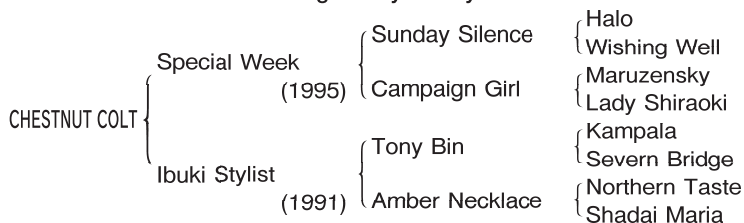

## CHESTNUT COLT Foaled April 28, 2007

Consigned by Hokuyou Farm

[Northern Dancer 4DX5S]

By **SPECIAL WEEK (JPN)**. Classic winner of ¥1,092,623,000, Japan Cup **[G1]**, Tokyo Yushun (Japanese Derby) **[JPN-G1]**, Tenno Sho (spring) **[JPN-G1]**, Tenno Sho (autumn) **[JPN-G1]**, etc. Retired to stud in 2000. Sire of CESARIO (Yushun Himba (Japanese Oaks) **[JPN-G1]**, American Oaks **[G1]**), INTI RAIMI (Kyoto Shimbun Hai **[JPN-G2]**), OSUMI DAIDO (Daily Hai Nisai S. **[JPN-G2]**), SMOOTH BARITONE **[JPN-G3]**, SAN VALENTIN **[JPN-G3]**, etc.

**1st dam**

**Ibuki Stylist (JPN)**, by Tony Bin (IRE). 4 wins in Japan, Otokuni Tokubetsu, Imari Tokubetsu, 5th Fuchu Himba S **[JPN-G3]**. Dam of 7 foals of racing age, 5 to race, 3 winners —

Ibuki Blue Sky (JPN) (98 c. by Baillamont (USA)). 12 wins in Japan.

**2nd dam**

**AMBER NECKLACE (JPN)**, by Northern Taste (CAN). Placed in Japan. Dam of —

MARKET PRICE (JPN) (c. by Fuji Kiseki (JPN)). 4 wins in Japan, Shiranui Tokubetsu, Kyobashi Tokubetsu.

**3rd dam**