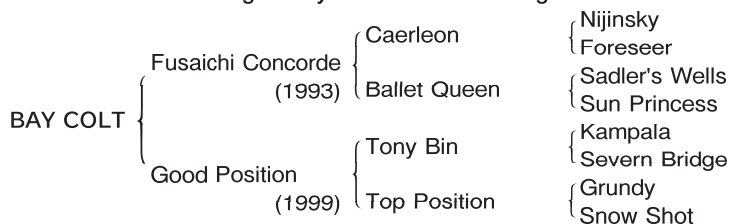

**BAY COLT Foaled February 28, 2007**

Consigned by Shimokobe Training Center

[Northern Dancer 4SX4S]

By **FUSAICHI CONCORDE (JPN)**. 2001 Champion first crop sire in Japan. Classic winner of 3 races in 5 starts at 3, ¥234,158,000, Tokyo Yushun (Japanese Derby) [**JPN-G1**], Sumire S., 3rd Kikuka Sho (Japanese St. Leger) [**JPN-G1**]. Retired to stud in 1998. Sire of BLUE CONCORDE (JBC Sprint [**JPN-G1**]), BALANCE OF GAME (Mainichi Okan [**G2**]), OSUMI HARUKA (Tulip Sho [**JPN-G3**]), MOERE GENIUS (Hakodate Nisai S. [**JPN-G3**]), etc.

**1st dam**

**GOOD POSITION (JPN)**, by Tony Bin (IRE). Unraced. Dam of 2 foals of racing age, 2 to race, 1 winner —  
Sunflower (JPN) (03 f. by Hishi Akebono (USA)). Winner in Japan.

**2nd dam**

**TOP POSITION (JPN)**, by Grundy (IRE). 4 wins in Japan, Hinoyama Tokubetsu. Dam of —  
**HOMAN GALLOP (JPN)** (c. by Brian's Time (USA)). 3 wins in Japan, Suonada Tokubetsu, Kakitsubata Sho.  
**Homan Hissho (JPN)** (c. by Tokai Teio (JPN)). 3 wins in Japan.  
**Blast Sunday (JPN)** (g. by Sunday Silence (USA)). 3 wins in Japan.  
**Top Banana (JPN)** (f. by Dr Devious (IRE)). Unraced. Dam of —  
**YU ONE HAPPINESS (JPN)**. 2 wins in Japan, Nagaoka Tokubetsu.

**4th dam**

**KENHO (JPN)**, by Hindostan (GB). 4 wins in Japan, best 3-year-old filly in Japan, Oka Sho (Japanese 1000 Guineas), etc. Dam of —  
**Fair Cup (JPN)**. Unraced. Dam of **NARITA HAYABUSA** (Best dirt horse in Japan, Winter S [**JPN-G3**] (twice)).  
**Kensuiho (JPN)**. Unplaced in Japan. Grandam of **LILY'S BOUQUET** (Sapphire S [**JPN-G3**]).