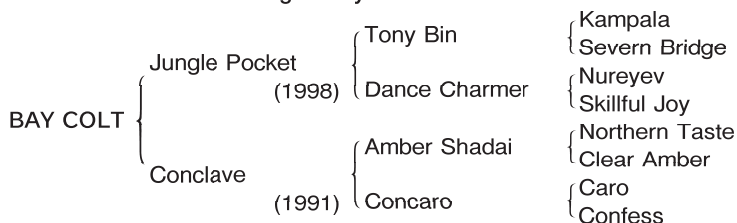

BAY COLT Foaled March 6, 2006

Consigned by Northern Farm

127

[Northern Dancer 4SX4D]

By **JUNGLE POCKET (JPN)**. 2001 Horse of the year in Japan, 2001 Best 3-year-old colt in Japan, graded race winner of 5 races, at 2 to 4 in Japan, Japan Cup **[G1]**, Tokyo Yushun (Japanese Derby) **[JPN-G1]**, 2nd Tenno Sho (spring) **[JPN-G1]**, etc. Retired to stud in 2003. Sire of TASCATA SORTE (Kyoto Shimbun Hai **[JPN-2]**), FUSAICHI HO O (Kyodo News Service Hai **[JPN-3]**), TOSEN CAPTAIN **[JPN-3]**, LADY SAKURA (4th Taranaki 2yo Classic **[G3]**), etc.

1st dam

Conclave (JPN), by Amber Shadai (JPN). 4 wins in Japan, Shiranui Tokubetsu, 5th Kokura Kinen **[JPN-G3]**. Dam of 8 foals of racing age, 5 to race, 4 winners —

Confession (JPN) (99 c. by Timber Country (USA)). 3 wins in Japan. Wadowice (JPN) (00 f. by Helissio (FR)). Winner in Japan.

Concordia (JPN) (01 f. by Fuji Kiseki (JPN)). 3 wins in Japan, Canna S, Rokko Island S, 3rd Hanshin Juvenile Fillies **[JPN-G1]**.

Conflict (JPN) (02 c. by Jade Robbery (USA)). Winner in Japan.

2nd dam

CONCARO (USA), by Caro (IRE). Winner in N.A. Dam of —