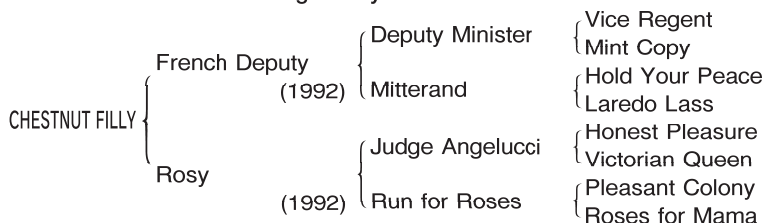

CHESTNUT FILLY Foaled February 13,2006

Consigned by Shadai Farm

77

[Bold Ruler 4SX5D, Victoriana 5SX5D]

By **FRENCH DEPUTY (USA)**. 2004 Champion first crop sire in Japan, graded race winner of 4 races in 6 starts at 2 and 3 in N.A., Jerome H. **[G2]**, Retired to stud in 1996. Sire of **LEFT BANK** (Cigar Mile H. **[G1]**), **HOUSE PARTY** (Prioress S. **[G1]**), **MAYO ON THE SIDE** (Humana Distaff H. **[G1]**), **GENEREUX** (G.P.25 de Mayo **[G1]**), **KUROFUNE** (Japan Cup Dirt. **[JPN-G1]**), **PINK CAMEO** (NHK Mile Cup **[JPN-1]**), **NOBO JACK [JPN-G1]**, **FRIENDSHIP [JPN-G1]**, etc.

1st dam

ROSY (JPN), by Judge Angelucci (USA). 3 wins in Japan. Dam of 5 foals of racing age, 4 to race, 1 winner —
Roeslein (JPN) (99 f. by Mejiro Ryan (JPN)). 2 wins in Japan.

2nd dam

RUN FOR ROSES (JPN), by Pleasant Colony (USA). 3 wins in Japan. Dam of —